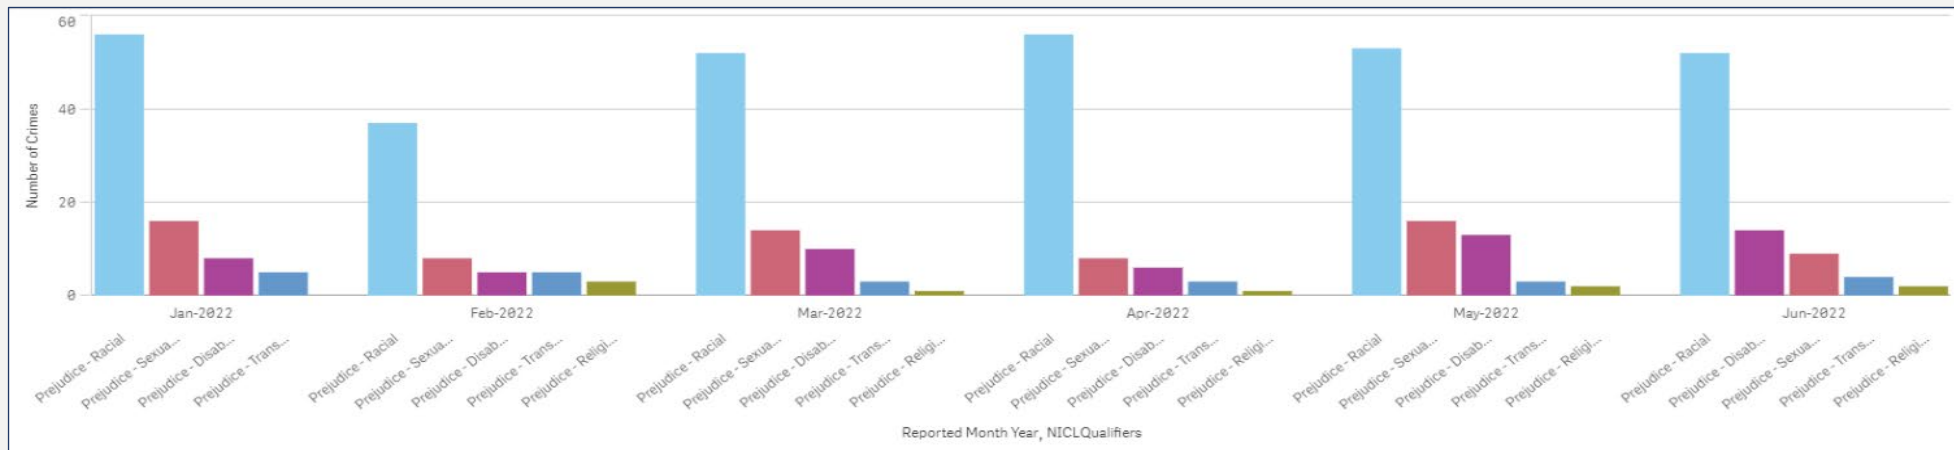

Performance – Hate Crime Overview

Force

Hate Crime is reporting as stable, with a slight loss of seasonality since the impact of Covid. Volumes are now reporting flatter across the year. Year on year reporting increases in Transgender and Sexual Orientation related hate which follows National trends.

Work by the Hate Crime Silver Scrutiny Panel on hate crime video to raise awareness of Hate Crime and how to report it, including details surrounding how the Criminal Justice System responds to it is ongoing. There is an increased focus on Out of Court Disposal outcomes relating to Hate Crimes.

Force Hate Crime (6 months to June 2022)

Amesbury CPT

	Number of Crimes	Change (number)	Change (%)
Total	39	-4	-9.3%
Prejudice – Racial	25	-11	-30.6%
Prejudice – Sexual orientation	9	3	50.0%
Prejudice - Disability	5	1	25.0%
Prejudice - Religion	0	0	0.0%
Prejudice - Transgender	0	0	0.0%

Year on year comparison June 2021 to June 2022 (note: an individual crime can be tagged with more than one prejudice type e.g. sexual orientation & transgender)